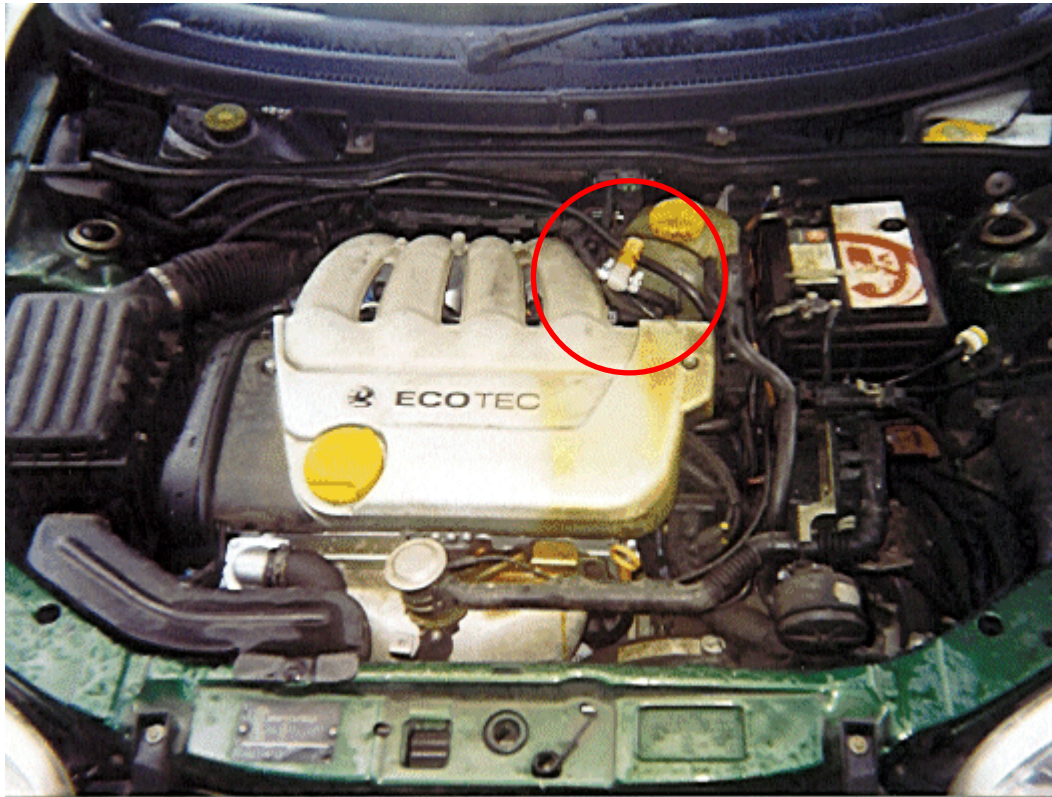

Web site: www.ecotek.eu
email: help@ecotek.eu

CB-26P Fitting position

Vauxhall Corsa 1.4 16v

This is an early 16v 1.4 Vauxhall Corsa. Here fitting took no more than a few minutes and the owner says it transformed the car